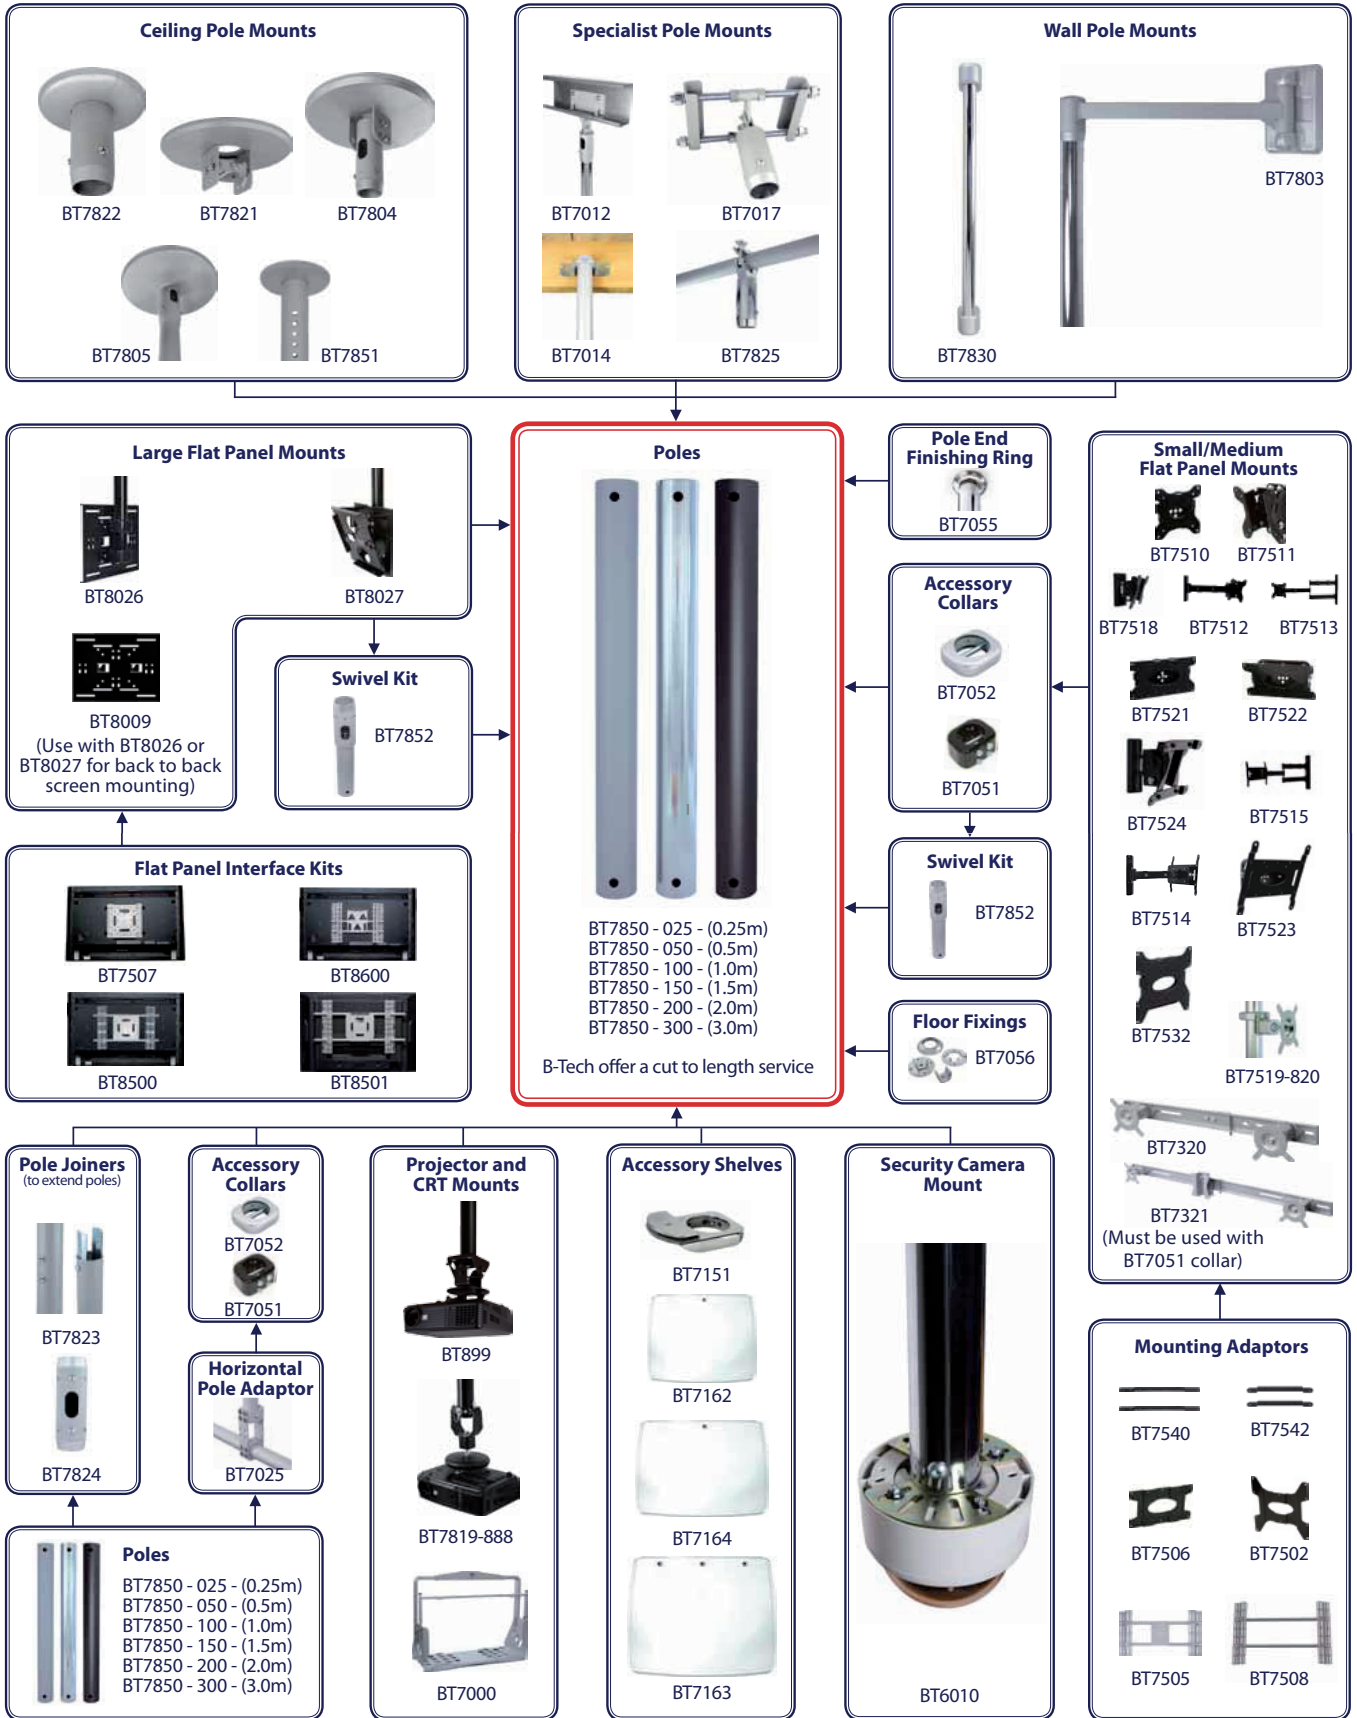

SYSTEM 2 MOUNTING CHART

SYSTEM 2™